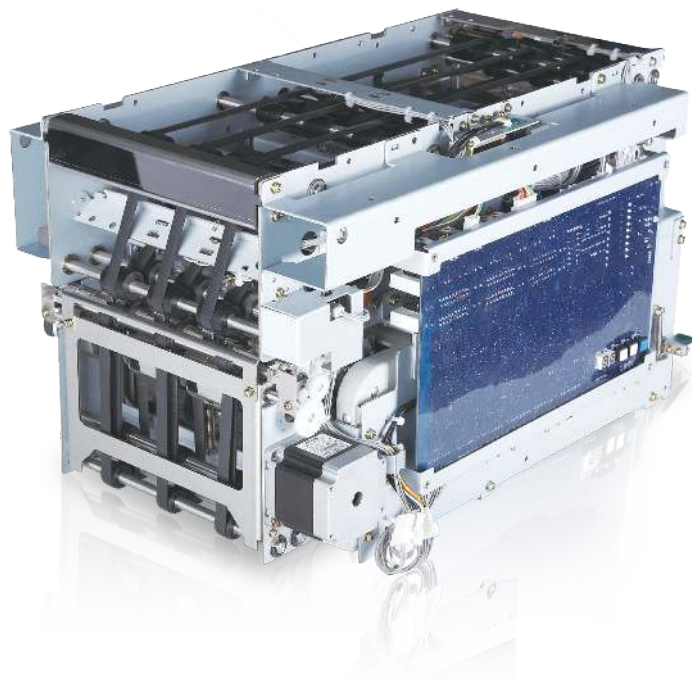

CDM6240

Single Cash Dispenser

The single cash dispenser CDM6240 which GRGBanking possesses full independent intellectual property rights, is a high security, large capacity and intelligent CDM for retail ATM, ticket vending machine and other self-service application. It has integrated numbers of world advanced dispensing technologies, and offers high and stable performance at a very low total cost of ownership.